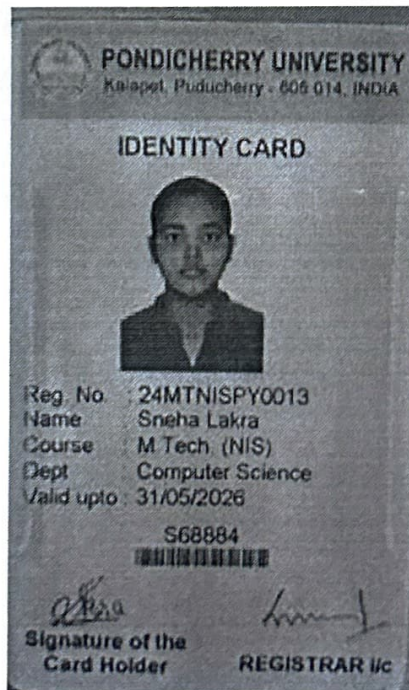

sri venkateshwaraa
College of Engineering & Technology

ASPIRE TO EXCEL
Ariyur, Puducherry-605 102.

Dr. N. Balaji
Dr.N.BALAJI, D.C.T., B.Tech., M.E., Ph.D.,
Professor & Head
Dept. of Computer Science and Engineering
Sri Venkateshwaraa College of Engg. & Tech,
Ariyur, Puducherry- 605 102.