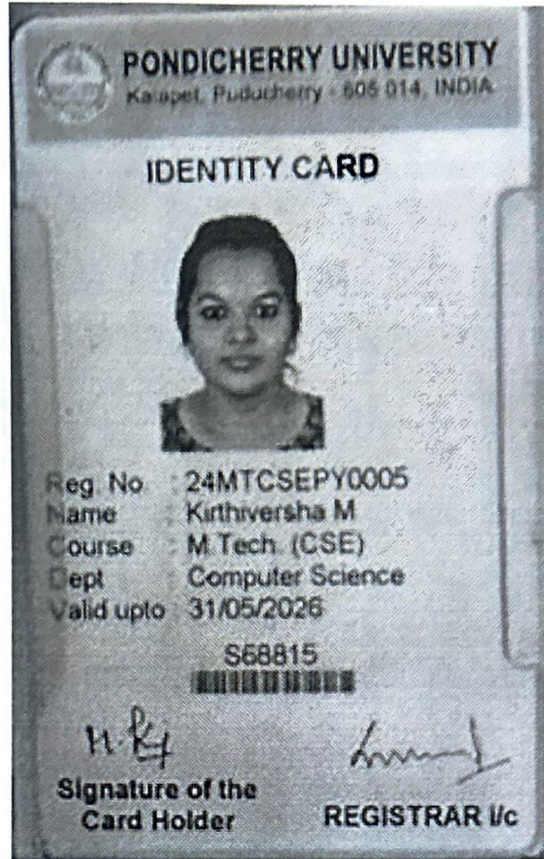

srivenkateshwaraa
College of Engineering & Technology

ASPIRE TO EXCEL
Ariyur, Puducherry-605 102.